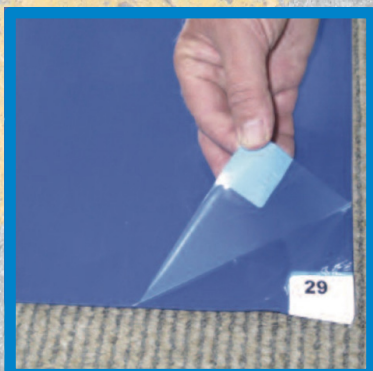

INTERIOR SURFACE PROTECTION - STAY PROTECTED & PRODUCTIVE!

SUPABORD

SupaBord Heavy Duty is our premium temporary floor protection for commercial, residential construction and renovation projects. With the ability to withstand the demands of construction traffic, SupaBord Heavy Duty is a safe, non-slip working surface that repels liquid spillage, reducing the risk of accidents in the workplace.

SUPABORD JOINT TAPE

60mm wide
x 40m long
x 0.18mm
thick

SUPABORD EDGE TAPE 40mm wide
x 30m long x
0.12mm thick

EZI ORDER	PRODUCT DESCRIPTION
SUPABORD	800mm Wide x 37.5m Long x 1mm Thick
SUPAJOINT	60mm Wide x 40m Long x 0.18mm Thick
SUPAEDGE	40mm Wide x 30m Long x 0.12mm Thick

SPILL RESIST

Non-slip
60-hour spill resist
Repels water, paint, dirt & more
Safe to work on, even when wet

HEAVY DUTY

Tough
Flexible and durable
1 mm thickness
Protects surfaces including wood, concrete, stone, marble, tile & linoleum

QUICK FIT

Unique horizontal and vertical measurement
Eliminates guess work
Saves time, money and reduce waste. Quick fit

100% RECYCLED

Natural product – 100% recycled
Environmentally friendly
Non staining
Reusable

BREATHABLE

Allows natural curing
Vapour permeable
Moisture evaporation
Breathable

CUT & FOLD

Folds and cuts accurately
Lays flat and fast
Versatile – use on bench tops and stairs & on labour costs

DISPOSABLE SHOE COVERS

EZI ORDER	PRODUCT DESCRIPTION
SHOECOVDIS	DISPOSABLE CVRS PER PAIR

ANTI-SLIP

MOST POPULAR!

EZI ORDER	PRODUCT DESCRIPTION
ANTISLIP4BK	4LITRE BLACK COATING
ANTISLIP4YW	4LITRE YELLOW COATING

TACKY DUST MAT

EZI ORDER	PRODUCT DESCRIPTION
TACKMAT	900 x 900MM TACKY DUST MAT 30 LAYERS EACH MAT

Designed to attract & retain dust & dirt from shoes, before entering clean areas.

BOOT SCRUBBER