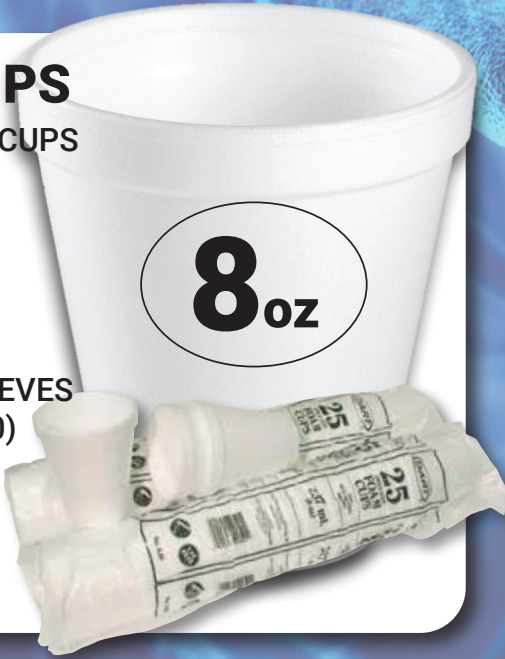

## FOAM CUPS

- SLEEVE x 25 CUPS

Stock Code:  
CUPSFOAM

**\$3.20**  
ex gst

- BOX x 40 SLEEVES  
(BOX OF 1000)

Stock Code:  
CUPSFOAMBX

**\$59.00**  
ex gst