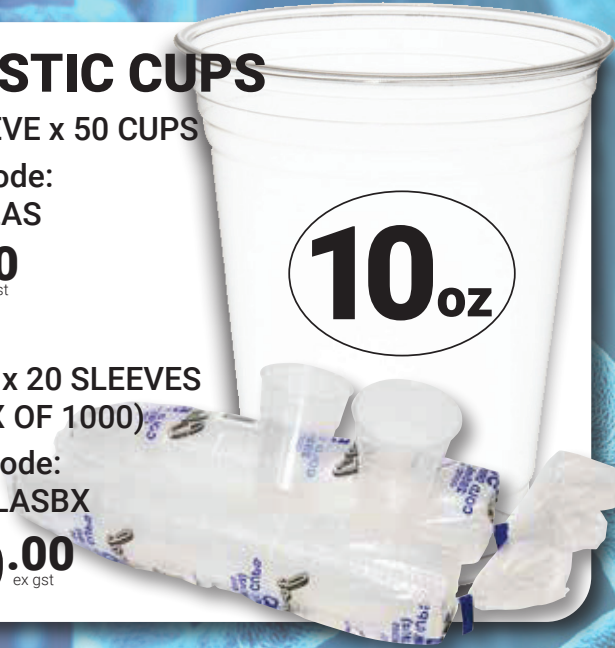

## FOAM CUPS

- SLEEVE x 25 CUPS

Stock Code:  
CUPSFOAM

**\$3.20**  
ex gst

- BOX x 40 SLEEVES  
(BOX OF 1000)

Stock Code:  
CUPSFOAMBX

**\$59.00**  
ex gst

## PLASTIC CUPS

- SLEEVE x 50 CUPS

Stock Code:  
CUPSPLAS

**\$3.90**  
ex gst

- BOX x 20 SLEEVES  
(BOX OF 1000)

Stock Code:  
CUPSPLASBX

**\$69.00**  
ex gst

## PLASTIC FORKS

Stock Code: **\$3.40**  
FORK ex gst

**100**  
PACK