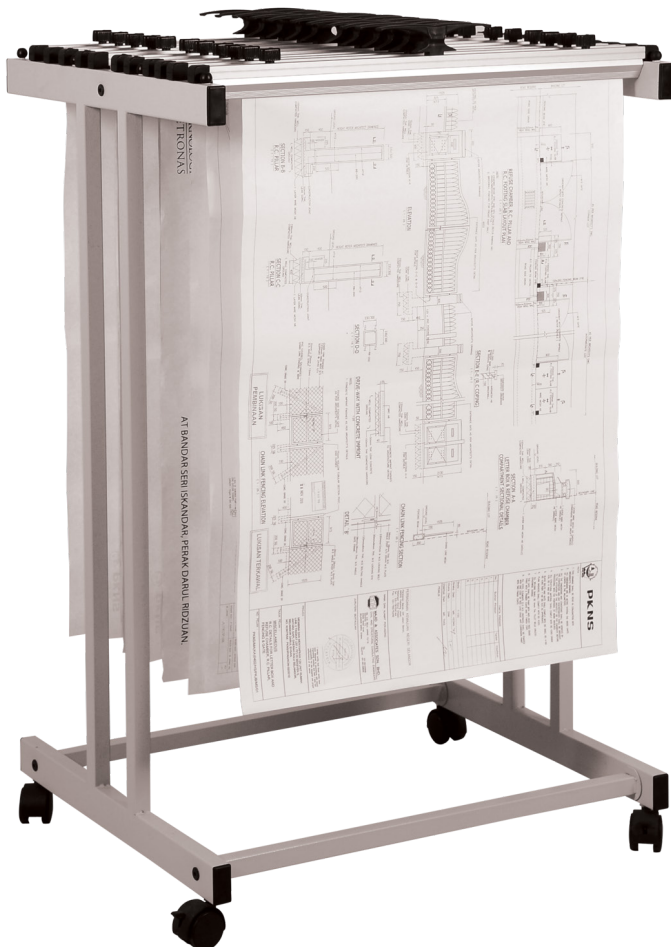

EZI ORDER	SIZE
CORKBOARD	900mm x 1200mm

EZI ORDER	SIZE
WHITEBOARD	1500mm x 900mm

OTHER ITEMS

EZI ORDER	DESCRIPTION
1	PUSHPINS Packet of 50
2	BLUETACK 75gm Packet
3	GLUESTICK 8g Gluestick
4	RULERST Standard Ruler
5	RULESCALE Scaled Ruler

Holds up to 375
sheets of A4 paper

EZI ORDER
ARCHLEVERFILE

DOCUMENT TRAY

Stackable A4

EZI ORDER
TRAYA4

PLAN TROLLEY & CLAMPS

- Combined Carry Handle/ Hanging Hook in Cast Alloy

- Clamp support panel is manufactured with heavyweight pressed steel
- Loaded trolleys use less floor space than other brands
- Very easy to assemble
- Real value for money
- Finished in grey powdercoat with lockable castors